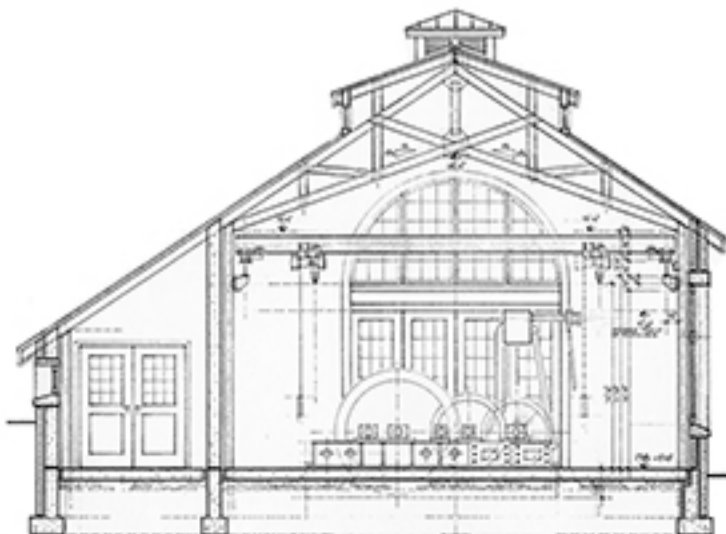

RENE ROBERT MUELLER, R.A.

ARCHITECT + PLANNER
AIA / NCARB / HTL / LEED AP

www.rene-mueller.com
(914) 841-1499

*Award-winning architecture
+ interior design*

Before

After

Site Model Presentation

Scale Model on Site