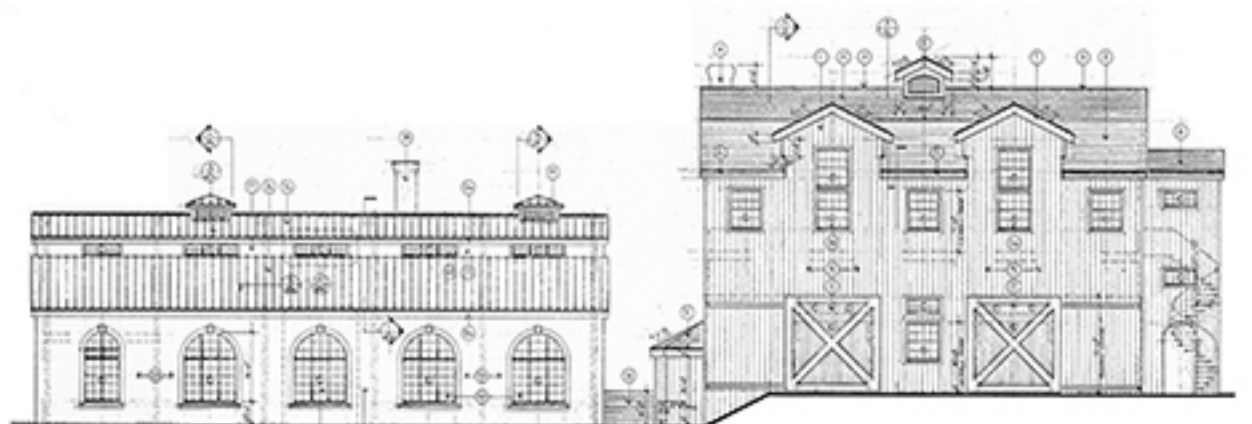

RENE ROBERT MUELLER, R.A.

ARCHITECT + PLANNER
AIA / NCARB / HTL / LEED AP

www.rene-mueller.com
(914) 841-1499